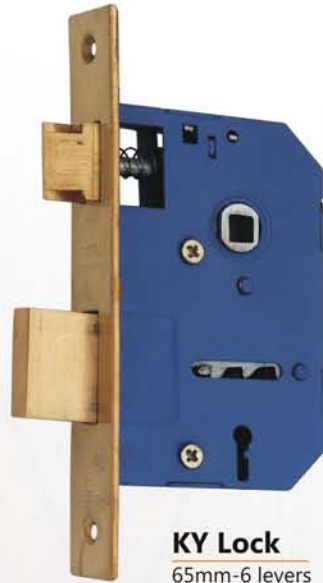

Brass Bells

Jack

Size: 32,38,50mm

Nakseen

Size: 25,32,38,50mm

Plain

Size: 25,32,38,50mm

Round

Size: 25,32,38,50mm

ML-85
Big CY Lock

ML-46
Small CY Lock

KY Lock
65mm-6 levers

Baby Latch
Iron

BSK
Size: 60,70,80mm
Regular & Ultra Key

OSK
Size: 60,70,80mm
Regular & Ultra Key

Multipurpose Locks