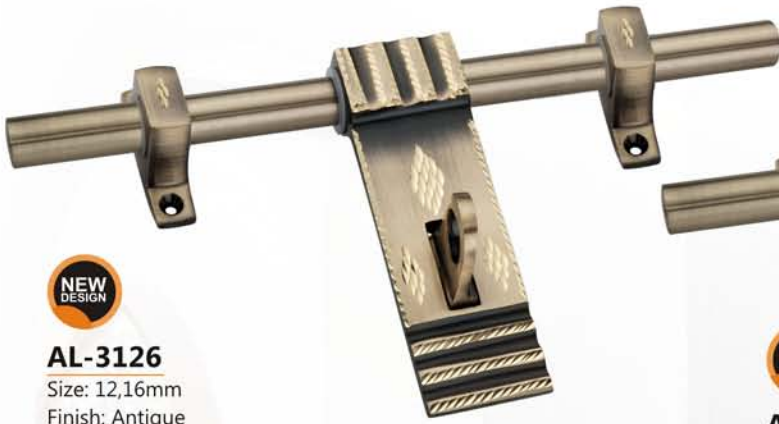

AL-3124

Size: 12,16mm
Finish: Antique

NEW DESIGN

AL-3125

Size: 12,16mm
Finish: Antique

AL-3126
 Size: 12,16mm
 Finish: Antique

AL-3127
 Size: 12,16mm
 Finish: Antique

AL-2101
 Size: 12,16mm
 Finish: Anti., SS, SG