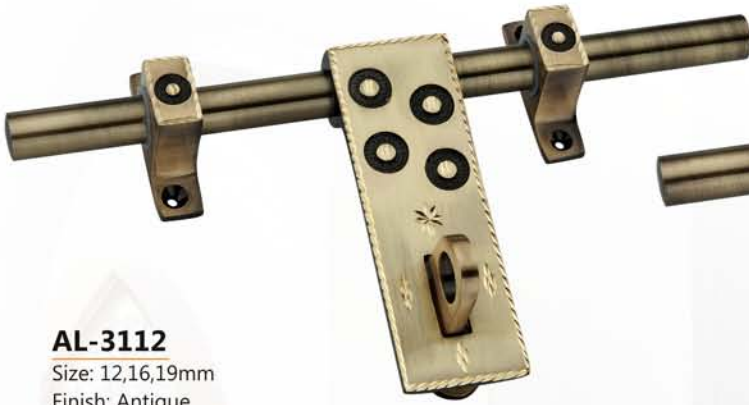

AL-3101
Size: 12,16mm
Finish: Antique

Brass Aldrops

NEW DESIGN

AL-3102
Size: 12,16mm
Finish: Antique

AL-3105
Size: 12,16mm
Finish: Antique

NEW DESIGN

AL-3107
Size: 12,16mm
Finish: Antique

AL-3108
Size: 16mm
Finish: Antique

AL-3109
Size: 16mm
Finish: Antique

AL-3111
Size: 12,16,19mm
Finish: Antique

AL-3112

Size: 12,16,19mm
Finish: Antique

AL-3113

Size: 12,16,19mm
Finish: Antique

AL-3114

Size: 12,16,19mm
Finish: Antique